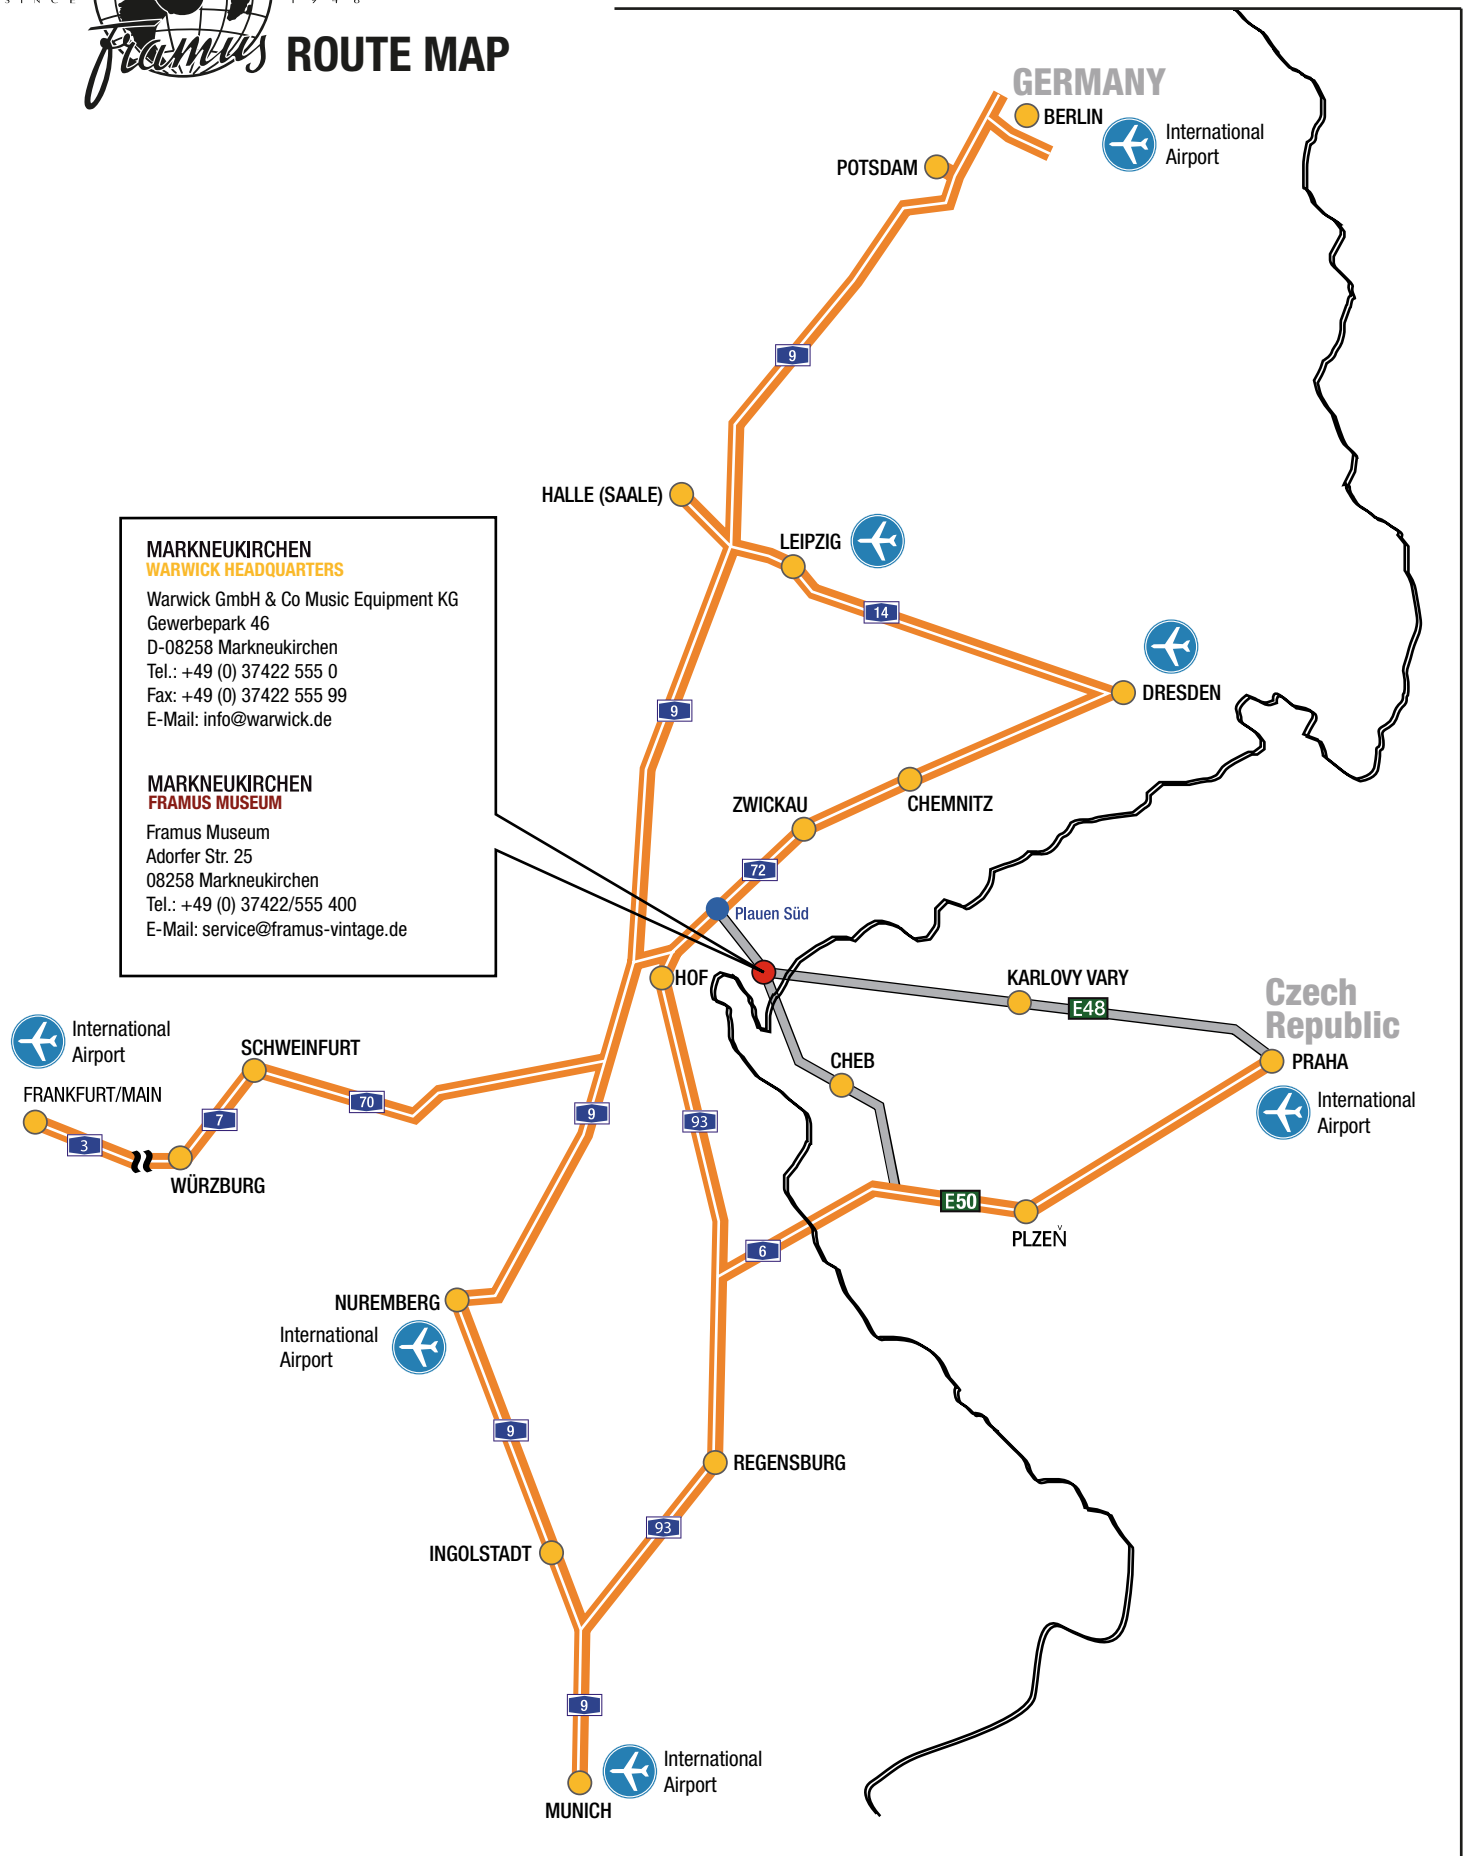

TRADE
SINCE

MARK
1946

ROUTE MAP

**MARKNEUKIRCHEN
WARWICK HEADQUARTERS**

Warwick GmbH & Co Music Equipment KG
Gewerbepark 46
D-08258 Markneukirchen
Tel.: +49 (0) 37422 555 0
Fax: +49 (0) 37422 555 99
E-Mail: info@warwick.de

**MARKNEUKIRCHEN
FRAMUS MUSEUM**

Framus Museum
Adorfer Str. 25
08258 Markneukirchen
Tel.: +49 (0) 37422/555 400
E-Mail: service@framus-vintage.de

Headquarters: Warwick GmbH & Co. Music Equipment KG • Gewerbepark 46 • 08258 Markneukirchen / Germany • E-Mail: info@warwick.de
Branches: Dübendorf / Switzerland • info@warwick.ch • Praha / Czech & Slovakia Republic • info@warwick.cz • Warsaw / Poland • info@warwick.pl • Manchester / Great Britain • info@warwickbass.co.uk • Shanghai / P.R.China • info@warwick.cn
Visit us on the World Wide Web: <http://www.framus-vintage.de>