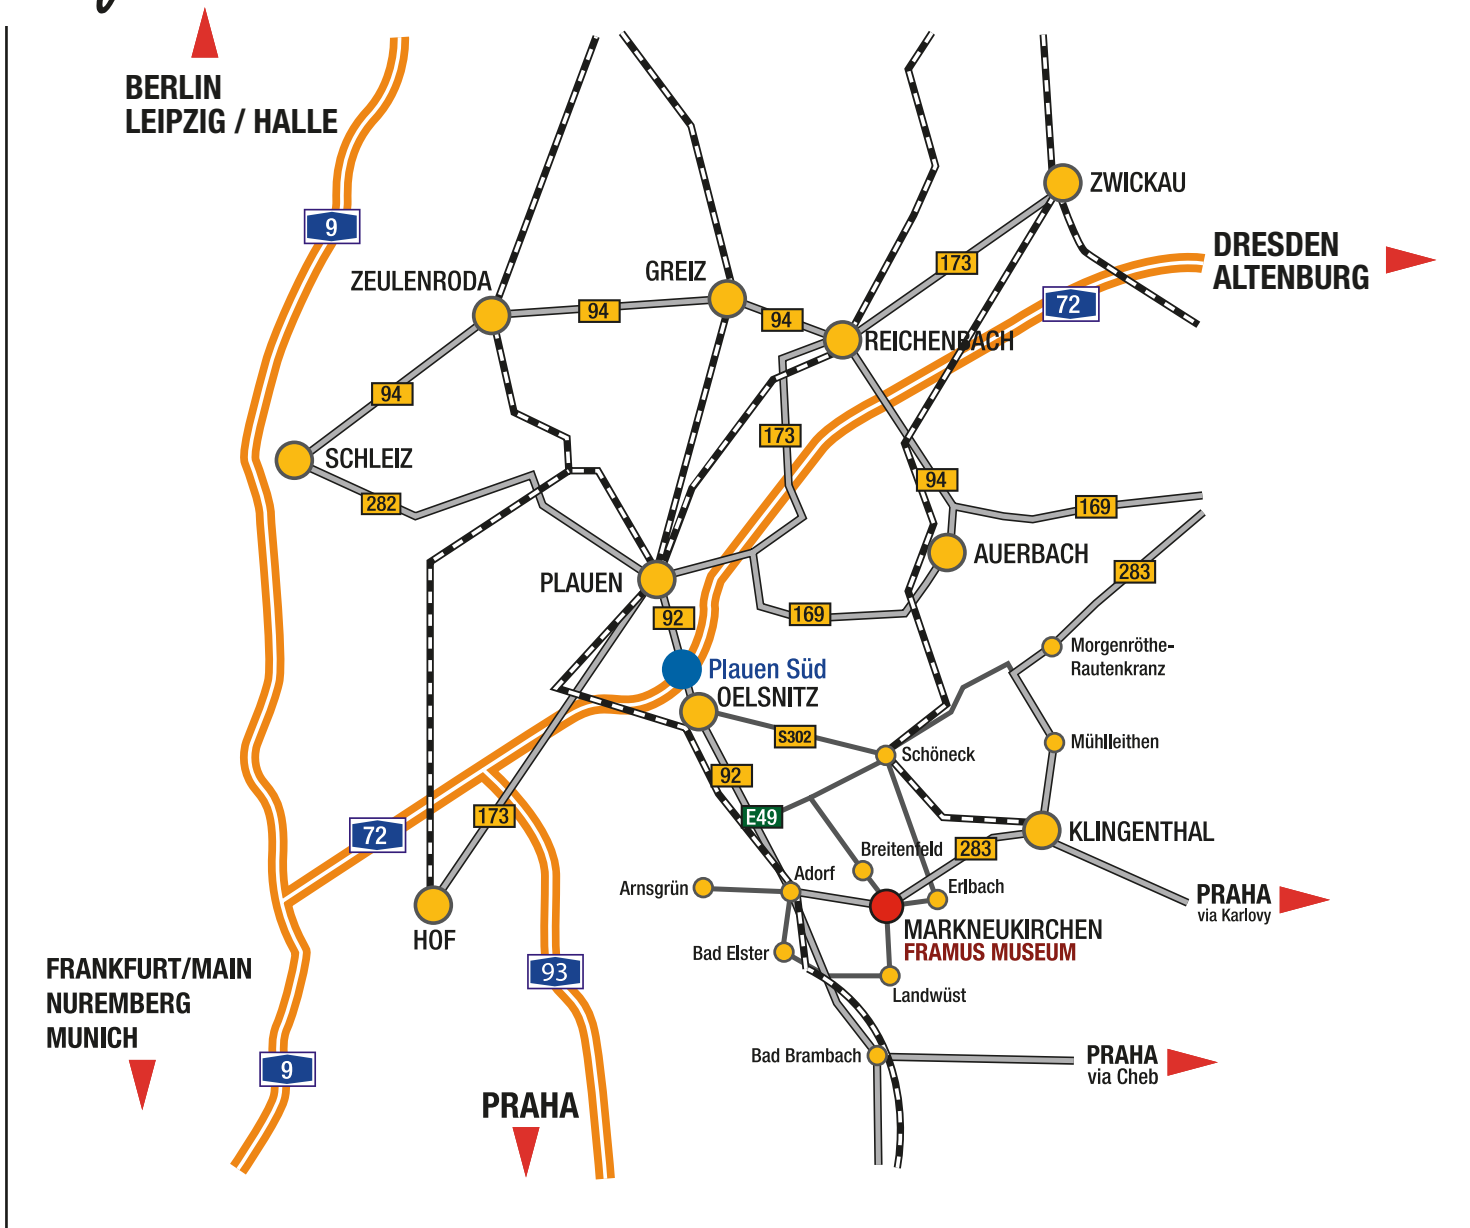

# ROUTE MAP

### From the Berlin/Leipzig/Halle direction:

- A 9 towards Munich until three-leg autobahn interchange "Autobahndreieck Bayerisches Vogtland"
- A 72 towards Chemnitz (Leipzig) until exit "Plauen Süd"
- B 92 towards Bad Brambach

### From the Dresden/Altenburg direction:

- A 4 towards Chemnitz until three-leg autobahn interchange "Dreieck Chemnitz"
- A 72 towards Hof/Munich until exit "Plauen Süd"
- B 92 towards Bad Brambach

#### From the Frankfurt a. Main direction:

- A 3 towards Nuremberg until autobahn interchange "Kreuz Biebelried"
- A 7 towards A 70 (Schweinfurt/Kassel) until autobahn interchange "Kreuz Schweinfurt-Werneck"
- A 70 towards Schweinfurt/Bamberg until three-leg autobahn interchange "Autobahndreieck Bayreuth/Kulmbach"
- A 9 towards Berlin until three-leg autobahn interchange "Autobahndreieck Bayerisches Vogtland"
- A 72 towards Chemnitz (Leipzig) until exit "Plauen Süd"
- B 92 towards Bad Brambach